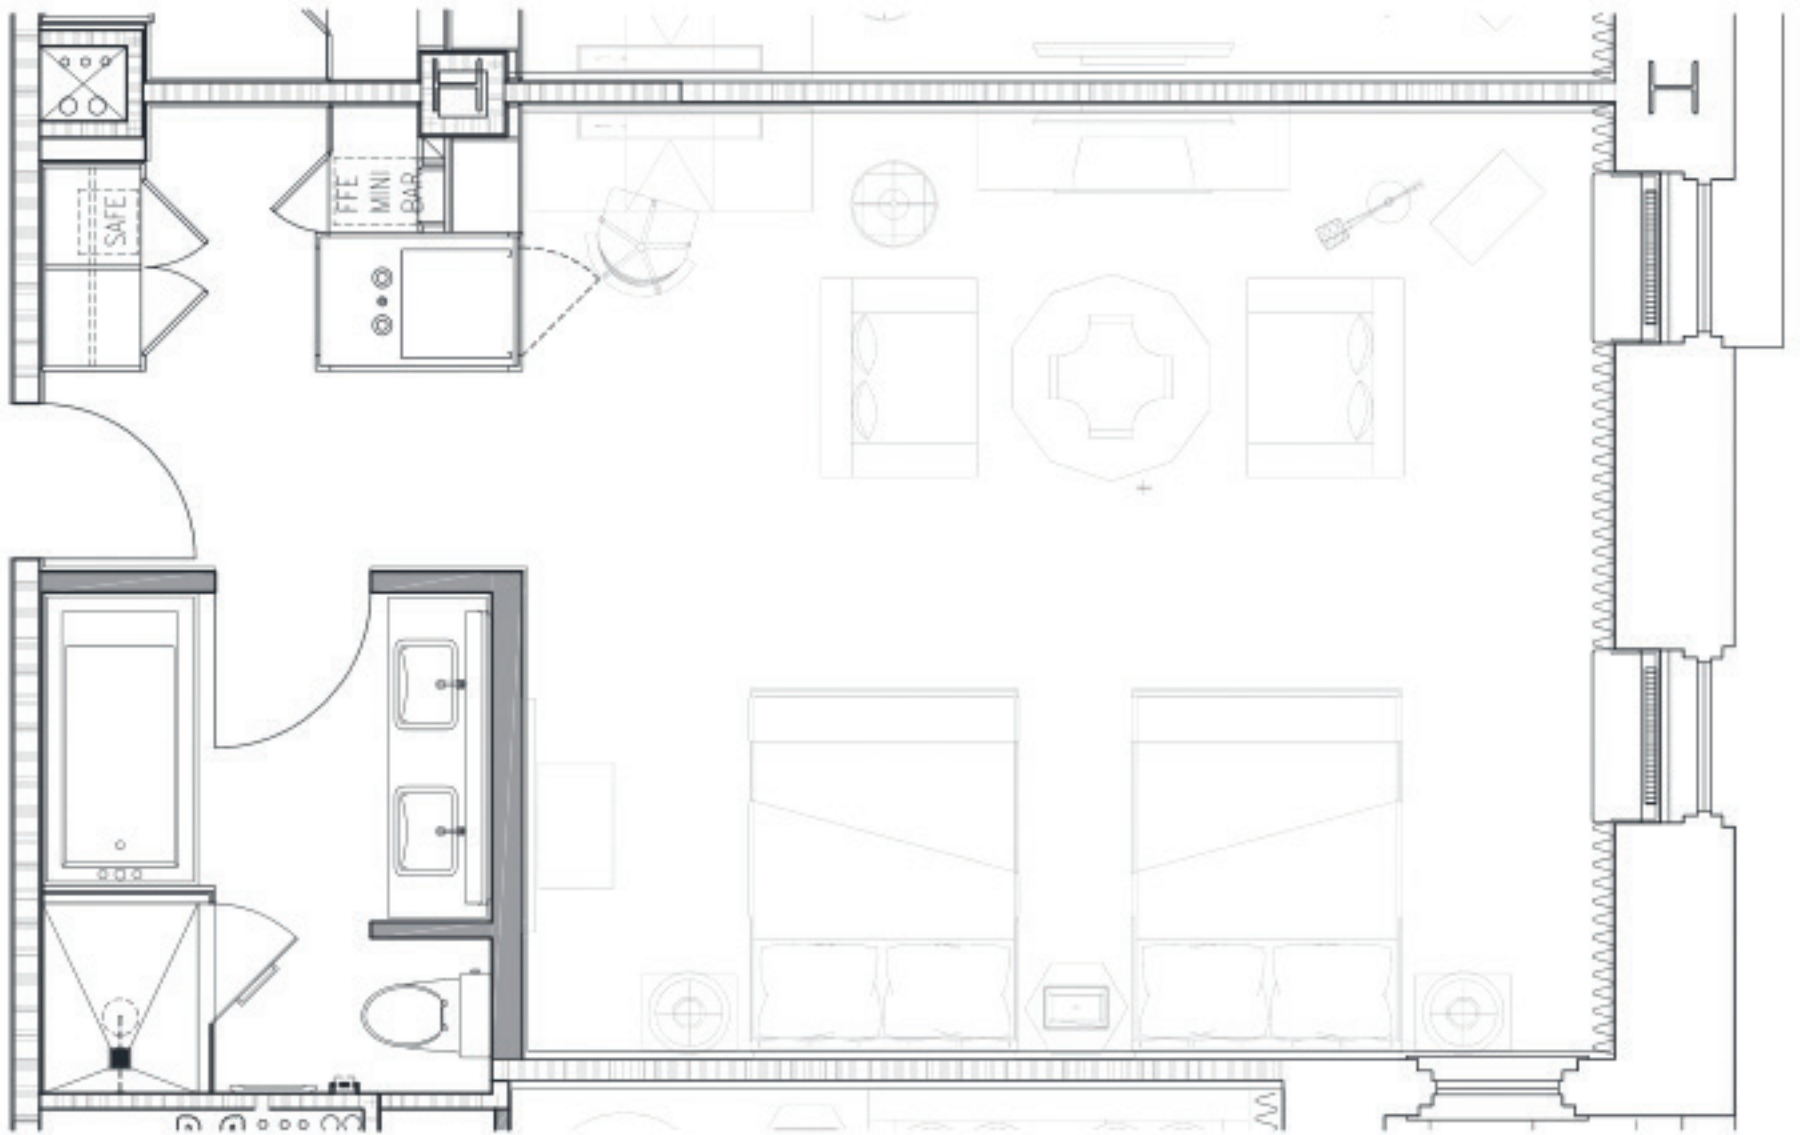

THE | S U R R E Y

Studio Suite with Terrace - 2 Queen Bed