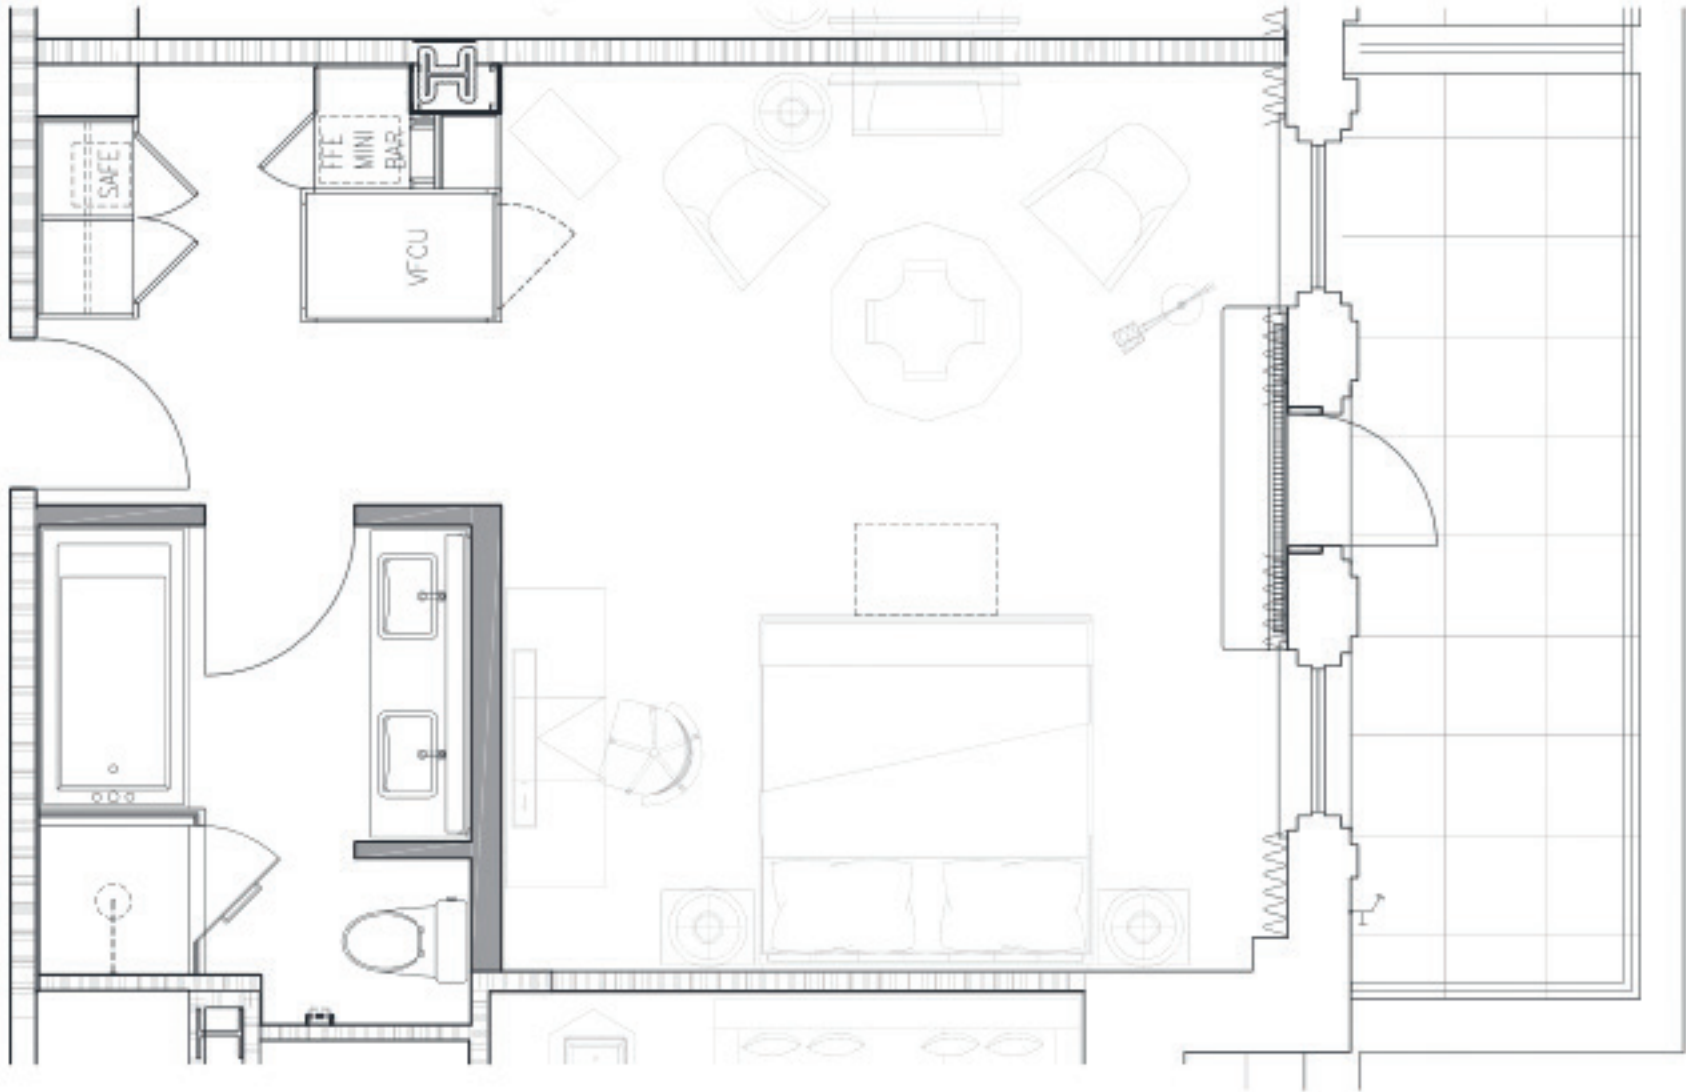

THE | S U R R E Y

Studio Suite with Terrace - 1 King Bed